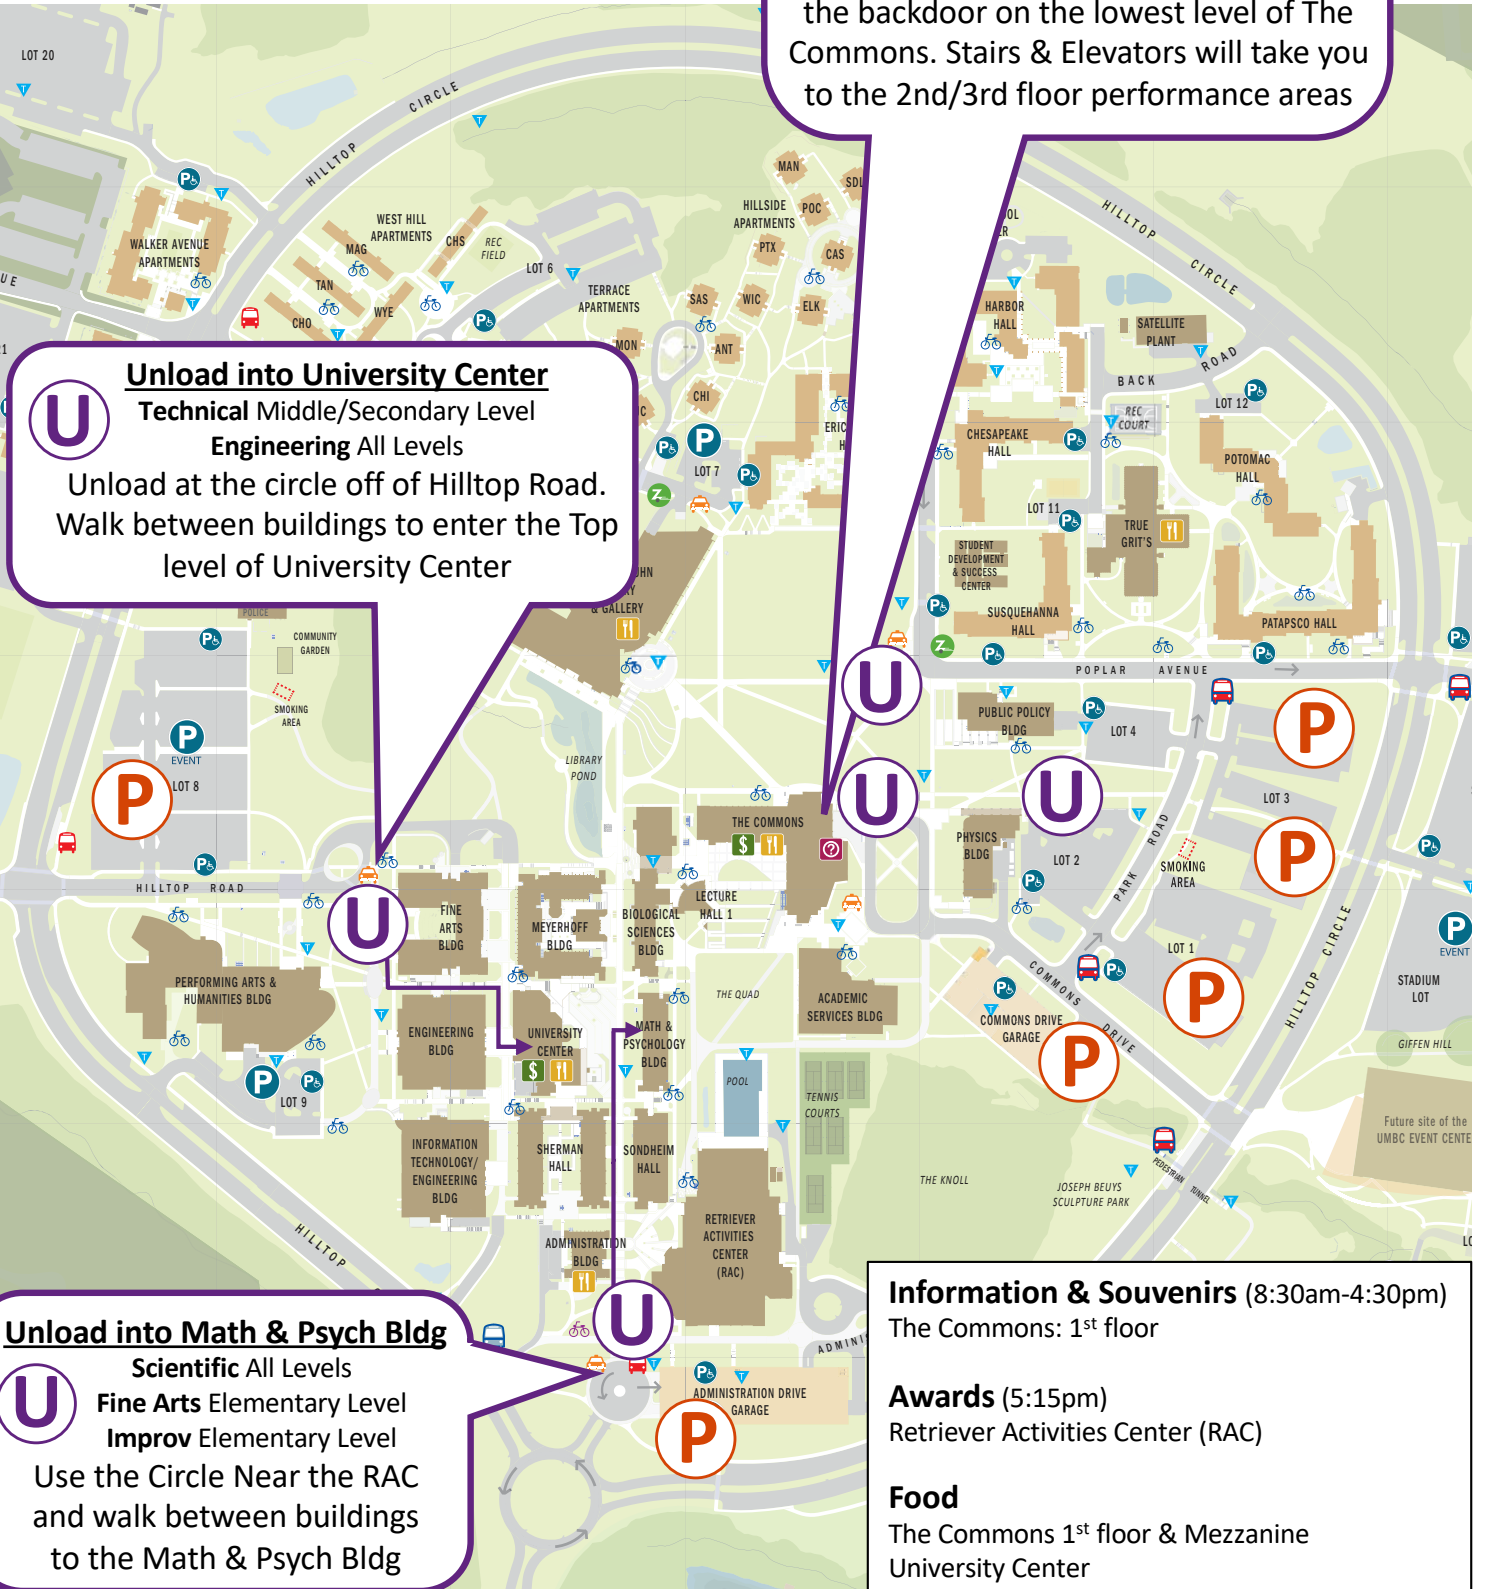

Parking & Unloading Locations

Ample Free Parking on Campus

Surface Lots 1, 3 & 8
Administration Drive Garage
Along the road on Hilltop Circle
(No parking in unloading areas)

Unload into The Commons

Technical Elementary Level
Fine Arts Middle/Secondary Level
Improv Middle/Secondary Level
Service Learning All Levels

Unload in the Commons Drive Circle, in Surface Lot 2, or where Center Road turns into Poplar Avenue. Bring your things in the backdoor on the lowest level of The Commons. Stairs & Elevators will take you to the 2nd/3rd floor performance areas

Unload into University Center

Technical Middle/Secondary Level
Engineering All Levels

Unload at the circle off of Hilltop Road.
Walk between buildings to enter the Top level of University Center

Unload into Math & Psych Bldg

Scientific All Levels
Fine Arts Elementary Level
Improv Elementary Level

Use the Circle Near the RAC
and walk between buildings
to the Math & Psych Bldg

Information & Souvenirs (8:30am-4:30pm)

The Commons: 1st floor

Awards (5:15pm)

Retriever Activities Center (RAC)

Food

The Commons 1st floor & Mezzanine
University Center