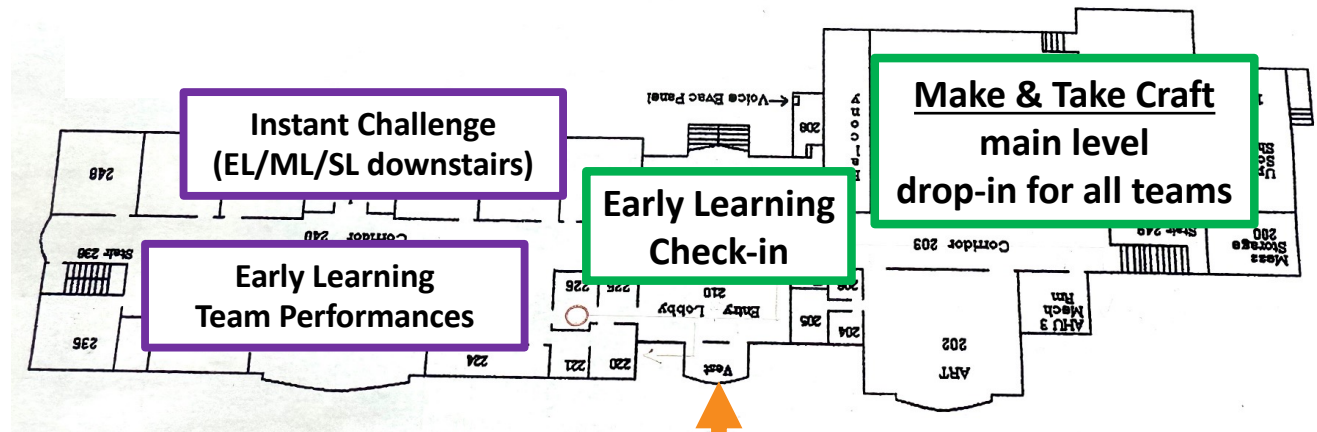

**Middle School**  
**Early Learning** – Making A Splash - Library  
**Instant Challenge** – All Levels – Lower Level

**Parking**

After entering the main campus, drive past the athletic fields & **follow signs & attendants for parking.** Parking Lots are available at the Upper School or Middle School with additional parking spots available at several locations further down the road at the back of campus.

Plan your arrival with enough time to unload and re-park your cars with a short walk across campus.

***PLEASE DO NOT PARK IN THE GRASS*** except in designated fields you may be directed to by staff that day, weather permitting

## Upper School

**Technical** – Pinball Heroes – Rm 180  
**Scientific** – Blast From the Past – Rm 219  
**Fine Arts** – In Motion – Rm 217  
**Improv** – So Extra – Rm 220  
**Engineering** – Going the Distance – Gym  
**Service Learning** – Uncharted – Rm 219  
**Awards Ceremony** – Gym  
**First Aid** – lobby @ main check-in